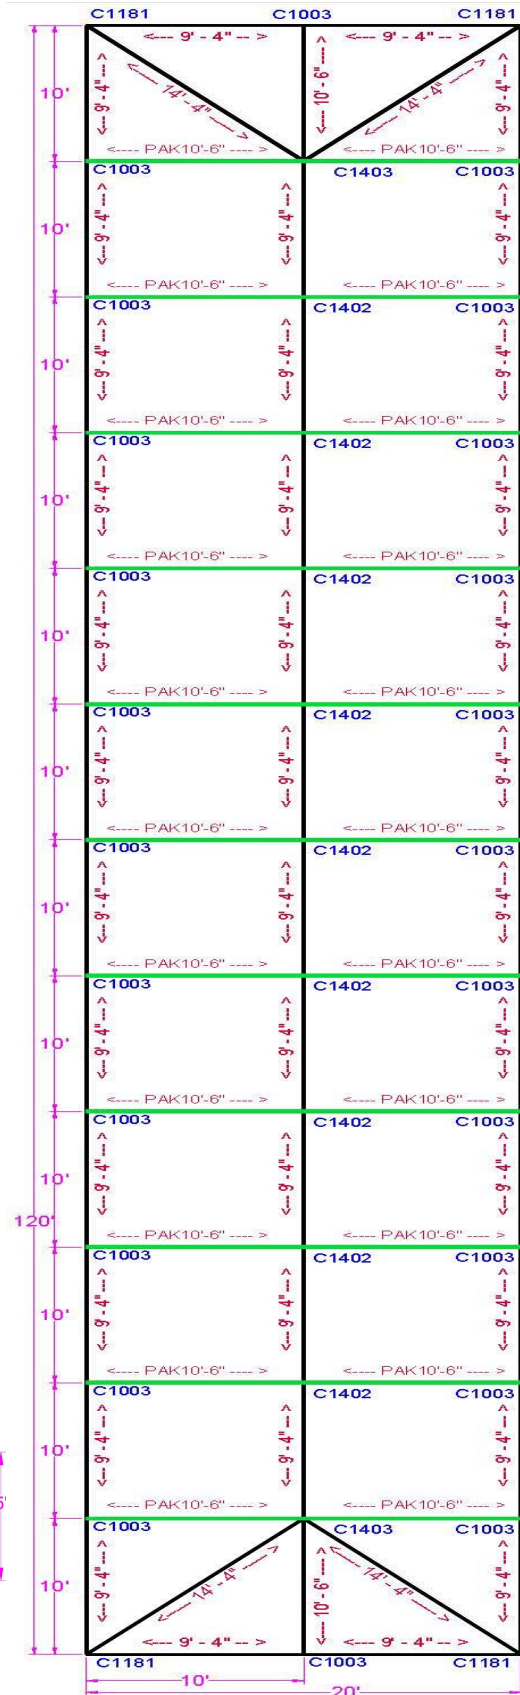

20x120 Keder Track Hip End (10 Ft Span)			
Qty	FITTINGS		Part #
4	Tension Corner with Tabs		C1181
2	6 Way Crown - Keder		C1403
24	Side Tee Joint (W/Side Drill)		C1003
9	Ridge Top Tee - Keder		C1402
28	Quick Peak Base Plates		C1011-Q
28	Ratchet Ropes		ROPE003
144	Canopy Pins - 2in.		P102
44	Wire Loop Pin (Bail Pin)		A02
0	Canopy Pins - D-Tube		A03
11	20 Ft. 3 point cable		CB20X3P
11	Brace Bar (C1022-K) Set (with Pin)		
Qty	Size	Keder Poles	Color
22	10'-6"	Rafter Keder (PAK1006)	Green
Qty	Size	D-Tube Poles	Color
	14'-4"	Hip Rafter	Red
	10'-6"	Rafter	
	9'-4"	Spreader	White
Qty	Size	2" Poles	Color
4	14'-4"	Hip Rafter	Red
2	10'-6"	Rafter	Green
0	14'-4"	Spreader	Red
38	9'-4"	Spreader	White
28	7'-8"	Legs	Black
Qty	Accessories		
4	Corner Leg Braces		
24	Tee Joint Leg Braces Spaced at 10 Ft.		
32	Ropes and Stakes (28 Minimum)		
280	Linear Feet - Sidewalls		
Options			
Expandable (Up to 10 pieces)			
Colors (Solid or stripes)			
Clear 20 Ga.			
Notes: FMKH20x120-2			

FMKH20X120-2