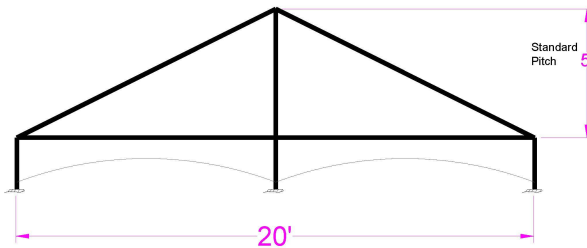

20x120 Keder Track Hip End (10 Ft Span)			
Qty	FITTINGS		Part #
4	Tension Corner with Tabs		C1181
2	6 Way Crown - Keder		C1403
24	Side Tee Joint (W/Side Drill)		C1003
9	Ridge Top Tee - Keder		C1402
28	Quick Peak Base Plates		C1011-Q
28	Ratchet Ropes		ROPE003
144	Canopy Pins - 2in.		P102
44	Wire Loop Pin (Bail Pin)		A02
0	Canopy Pins - D-Tube		A03
11	20 Ft. 3 point cable		CB20X3P
11	Brace Bar (C1022-K) Set (with Pin)		
Qty	Size	Keder Poles	Color
22	10'-6"	Rafter Keder (PAK1006)	Green
Qty	Size	D-Tube Poles	Color
	14'-4"	Hip Rafter	Red
	10'-6"	Rafter	
	9'-4"	Spreader	White
Qty	Size	2" Poles	Color
4	14'-4"	Hip Rafter	Red
2	10'-6"	Rafter	Green
0	14'-4"	Spreader	Red
38	9'-4"	Spreader	White
28	7'-8"	Legs	Black
Qty	Accessories		
4	Corner Leg Braces		
24	Tee Joint Leg Braces Spaced at 10 Ft.		
32	Ropes and Stakes (28 Minimum)		
280	Linear Feet - Sidewalls		
Options			
Expandable (Up to 10 pieces)			
Colors (Solid or stripes)			
Clear 20 Ga.			
Notes: FMKH20x120-2			