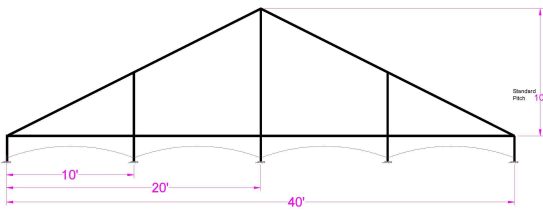

40x70 Keder Track Gable (10 Ft span)			
Qty	FITTINGS		Part #
2	Gable Left Keder		G01
2	Gable Right Keder		G02
2	Gable Crown Keder - 4 Way		C1408
6	4 Way Joint		G05A
4	Gable End Clamp for 2" Keder		C1413-K2
12	Side Tee Joint (W/Side Drill)		C1003
6	Top Tee - Keder		C1402
6	3 Point Cable 40x		CB-3P-40x
22	Quick Peak Base Plates		C1011-Q
6	Brace Bar for Keder 2"		C1022-K
114	Canopy Pins - 2in.		P102
32	Canopy Pins - Wire Loop		A02
22	Ratchet Ropes - for Top Tie		ROPE003
Qty	Size	Keder Poles	Color
16	21'-10"	Rafter - Keder	Red
Qty	Size	D-Tube Poles	Color
Qty	Size	2" Poles	Color
2	9'-4"	Gable Upright	White
4	4'-4"	Gable Upright	Red
29	9'-4"	Spreader	White
22	7'-8"	Legs	Black
Qty Accessories			
4	Corner Leg Braces Twist Clamp		
18	Tee Joint Leg Braces Spaced at 10 Ft.		
26	Ropes and Stakes (22 Minimum)		
220	Linear Feet - Sidewalls		
Options			
Expandable (up to 9 pieces)			
Colors (Solid or stripes)			
Clear 20 Ga.			
Notes FMKG40x70-2			