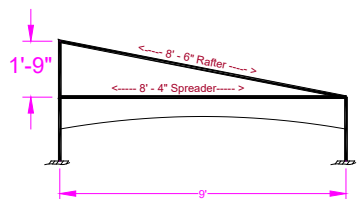

Central Tent * Commercial Frame Tent * Central Tent * Quality Frame Tent * Central Tent * Commercial Frame Tent * Central Tent * Commercial Frame Tent

9x20 Gable Extension Frame Tent			
Qty	FITTINGS		Part #
1	Corner - Front Right		C1231
1	Corner - Front Left		C1232
1	Corner - Back Right		C1233
1	Corner - Back Left		C1234
1	Center - Back Top		C1236
1	Center - Back Mid		C1240
2	Mid Back Corner		C1237
36	Pin - Wire Loop		A02
6	Base Plates - Tension		C1011-Q
6	Tension Ropes		ROPE003
<hr/>			
Qty	Size	Poles	Color
3	8'-6"	Rafter	
3	8'-4"	Spreader	
6	9'-4"	Perimeter	
3	9'-6"	Back Legs	
3	7'-8"	Front Legs	Black
<hr/>			
Qty	Accessories		
4	Corner Leg Braces		
2	Tee Joint Leg Braces		
10	Ratchet Ropes and Stakes (6 Minimum)		
58	Feet of Perimeter Sidewall		
<hr/>			
Options			
Colors (Solid or stripes)			
Clear 20 Ga.			
<hr/>			
Notes			