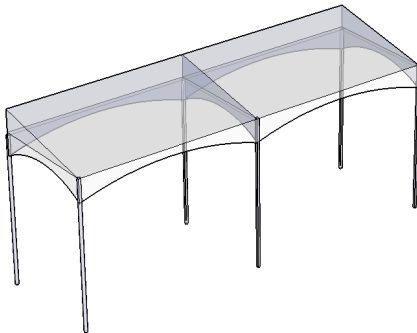

Central Tent * Commercial Frame Tent * Central Tent * Quality Frame Tent * Central Tent * Commercial Frame Tent * Central Tent * Commercial Frame Tent

9x20 Gable Extension Frame Tent			
Qty	FITTINGS		Part #
1	Corner - Front Right		C1231
1	Corner - Front Left		C1232
1	Corner - Back Right		C1233
1	Corner - Back Left		C1234
1	Center - Back Top		C1236
1	Center - Back Mid		C1240
2	Mid Back Corner		C1237
36	Pin - Wire Loop		A02
6	Base Plates - Tension		C1011-Q
6	Tension Ropes		ROPE003
<hr/>			
Qty	Size	Poles	Color
3	8'-6"	Rafter	
3	8'-4"	Spreader	
6	9'-4"	Perimeter	
3	9'-6"	Back Legs	
3	7'-8"	Front Legs	Black
<hr/>			
Qty	Accessories		
4	Corner Leg Braces		
2	Tee Joint Leg Braces		
10	Ratchet Ropes and Stakes (6 Minimum)		
58	Feet of Perimeter Sidewall		
<hr/>			
Options			
Colors (Solid or stripes)			
Clear 20 Ga.			
<hr/>			
Notes			

Central Tent * Commercial Frame Tent * Central Tent * Quality Frame Tent * Central Tent * Commercial Frame Tent * Central Tent * Quality Frame Tent * Central Tent * Commercial Frame Tent