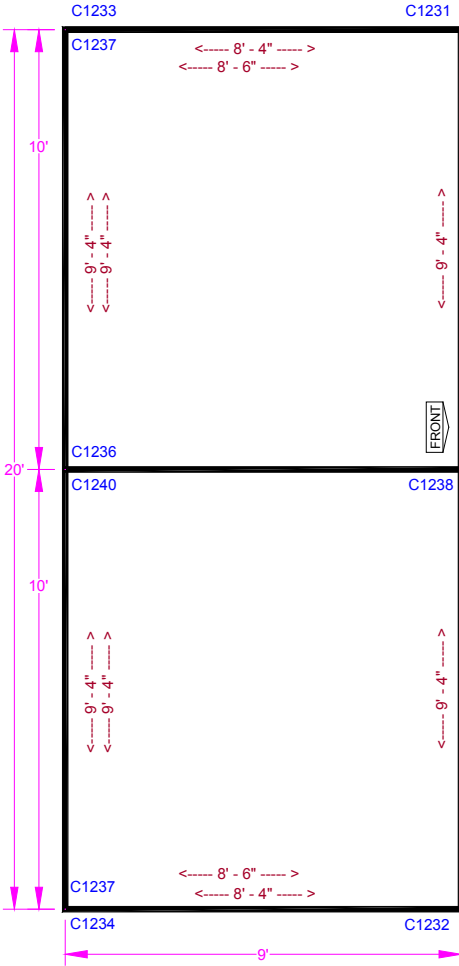

Central Tent * Commercial Frame Tent * Central Tent * Quality Frame Tent * Central Tent * Commercial Frame Tent * Central Tent * Commercial Frame Tent

9x20 Gable Extension Frame Tent			
Qty	FITTINGS		Part #
1	Corner - Front Right		C1231
1	Corner - Front Left		C1232
1	Corner - Back Right		C1233
1	Corner - Back Left		C1234
1	Center - Back Top		C1236
1	Center - Back Mid		C1240
2	Mid Back Corner		C1237
36	Pin - Wire Loop		A02
6	Base Plates - Tension		C1011-Q
6	Tension Ropes		ROPE003
<hr/>			
Qty	Size	Poles	Color
3	8'-6"	Rafter	
3	8'-4"	Spreader	
6	9'-4"	Perimeter	
3	9'-6"	Back Legs	
3	7'-8"	Front Legs	Black
<hr/>			
Qty	Accessories		
4	Corner Leg Braces		
2	Tee Joint Leg Braces		
10	Ratchet Ropes and Stakes (6 Minimum)		
58	Feet of Perimeter Sidewall		
<hr/>			
Options			
Colors (Solid or stripes)			
Clear 20 Ga.			
<hr/>			
Notes			

Central Tent * Commercial Frame Tent * Central Tent * Quality Frame Tent * Central Tent * Commercial Frame Tent * Central Tent * Quality Frame Tent * Central Tent * Commercial Frame Tent