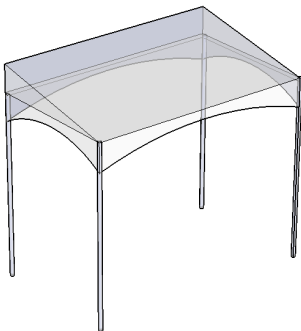

Central Tent * Commercial Frame Tent * Central Tent * Quality Frame Tent * Central Tent * Commercial Frame Tent * Central Tent * Quality Frame Tent * Central Tent * Commercial Frame Tent * Central Tent * Quality Frame Tent * Central Tent * Commercial Frame Tent