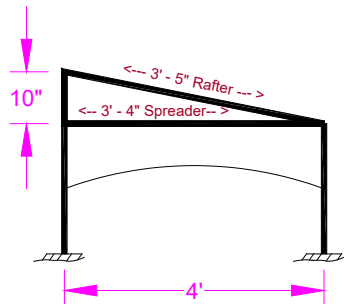

Central Tent * Commercial Frame Tent * Central Tent * Quality Frame Tent * Central Tent * Commercial Frame Tent * Central Tent * Quality Frame Tent * Central Tent * Commercial Frame Tent * Central Tent * Quality Frame Tent * Central Tent * Commercial Frame Tent