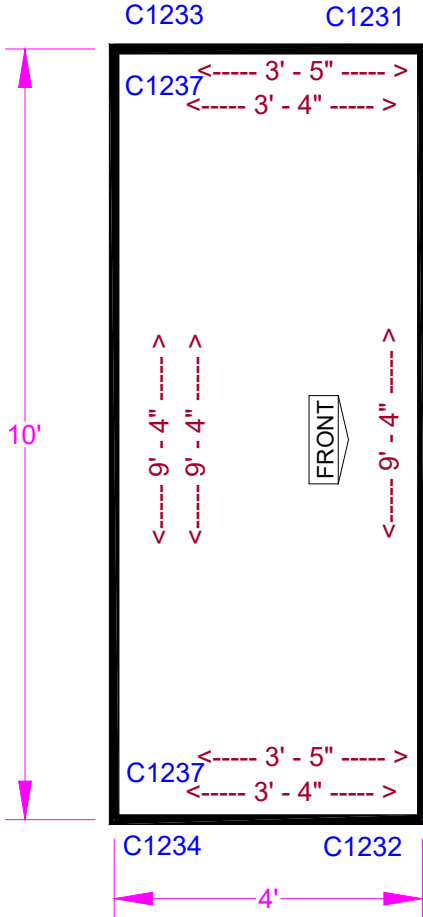

4x10 Gable Extension Frame Tent			
Qty	FITTINGS		Part #
1	Corner - Front Right		C1231
1	Corner - Front Left		C1232
1	Corner - Back Right		C1233
1	Corner - Back Left		C1234
2	Mid Back Corner		C1237
26	Pin - Wire Loop		A02
4	Base Plates - Tension		C1011-Q
4	Tension Ropes		ROPE003
Qty	Size	Poles	Color
3	9'-4"	Rafter	
2	3'-5"	Spreader	
2	3'-4"	Perimeter	
2	8'-6"	Back Legs	
4	7'-8"	Front Legs	Black
Qty	Accessories		
4	Corner Leg Braces		
0	Tee Joint Leg Braces		
8	Ratchet Ropes and Stakes (4 Minimum)		
28	Feet of Perimeter Sidewall		
Options			
Colors (Solid or stripes)			
Clear 20 Ga.			
Notes