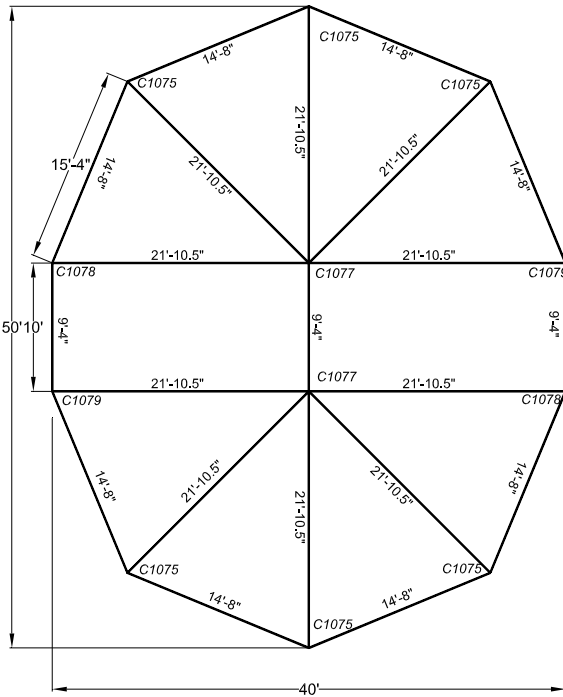

40x50 Octagon Tension Tent

Fittings		
6	Octagon Corner	C1097
2	Octagon 6 Way Crown	C1077
2	Oct. Left Corner	C1095
2	Oct. Right Corner	C1096
10	Tension Base Plates	C10110
10	Ratchet Ropes	ROPE003
2	Cable 40 feet	CB40x
62	Canopy Pins	P102

Poles			Color
10	21'10"	Rafter	Red
8	14'8"	Spreader	Red
3	9'4"	Spreader	White
10	7'8"	Legs	Black

Tops Options	
White 13oz. Translucent	
White 15oz. Blackout	
Colors (Triangular Stripe)	
Clear 20 ga.	
Expandable 3 pieces	

Frame Options	
2 in. Frame	
D-Tube Heavy duty	

Accessories	
10	Base Plates
10	Ropes and Stakes
143	Feet-Sidewall