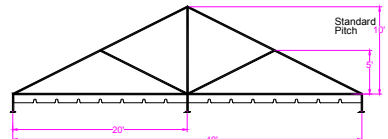

Central Tent * Commercial Frame Tent * Central Tent * Quality Frame Tent * Central Tent * Commercial Frame Tent * Central Tent * Commercial Frame Tent * Central Tent * Quality Frame Tent * Central Tent * Commercial Frame Tent