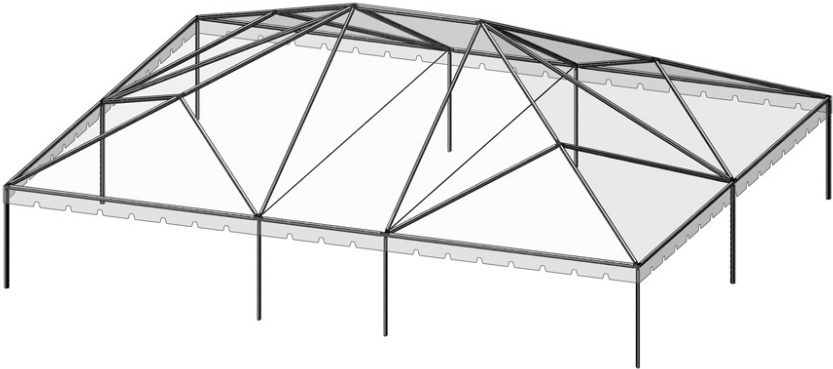

Central Tent * Commercial Frame Tent * Central Tent * Quality Frame Tent * Central Tent * Commercial Frame Tent * Central Tent * Commercial Frame Tent

40x50 Standard Double Tube Frame Tent (20-10 Ft. Leg Span)

Qty	FITTINGS	Part #
4	Corner - Double Tube	C1081
6	6 Way Side Tee - Double Tube	C1086
2	6 Way Crown - Double Tube	C1084
4	4 Way Hip Tee - Double Tube	C1015-D
2	Cables 40 Ft.	CB40X
86	Canopy Pins (3 in.)	A03

Qty	Size	D-Tube Poles	Color
8	19'-4"	Spreader	White
3	9'-4"	Spreader	White
16	14'-4"	Hip Rafter	Red
6	21'-10"	Rafter	Red
10	7'-8"	Legs	Black

Qty	Accessories
10	Base Plates
4	Corner Leg Braces for Double Tube
6	Tee Leg Braces for Double Tube
14	Ratchet Ropes and Stakes (10 Minimum)
180	Feet of Perimeter Sidewall

Options
Expandable 3 Pcs.
Colors (Solid or stripes)
Clear 20 Ga.
Notes

Central Tent * Commercial Frame Tent * Central Tent * Quality Frame Tent * Central Tent * Commercial Frame Tent * Central Tent * Commercial Frame Tent * Central Tent * Quality Frame Tent * Central Tent * Commercial Frame Tent