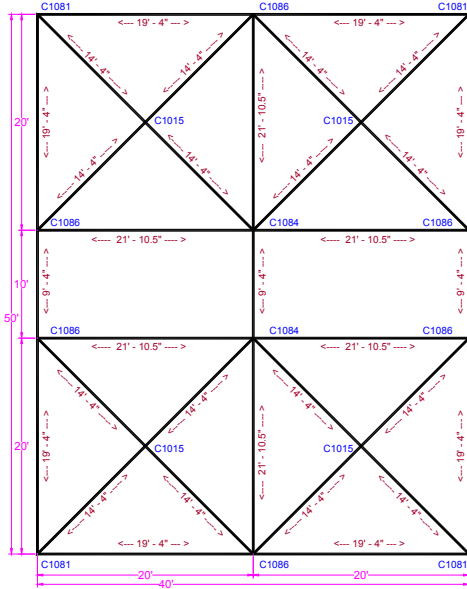

Central Tent * Commercial Frame Tent * Central Tent * Quality Frame Tent * Central Tent * Commercial Frame Tent * Central Tent * Commercial Frame Tent

40x50 Standard Double Tube Frame Tent (20-10 Ft. Leg Span)

Qty	FITTINGS	Part #
4	Corner - Double Tube	C1081
6	6 Way Side Tee - Double Tube	C1086
2	6 Way Crown - Double Tube	C1084
4	4 Way Hip Tee - Double Tube	C1015-D
2	Cables 40 Ft.	CB40X
86	Canopy Pins (3 in.)	A03

Qty	Size	D-Tube Poles	Color
8	19'-4"	Spreader	White
3	9'-4"	Spreader	White
16	14'-4"	Hip Rafter	Red
6	21'-10"	Rafter	Red
10	7'-8"	Legs	Black

Qty	Accessories
10	Base Plates
4	Corner Leg Braces for Double Tube
6	Tee Leg Braces for Double Tube
14	Ratchet Ropes and Stakes (10 Minimum)
180	Feet of Perimeter Sidewall