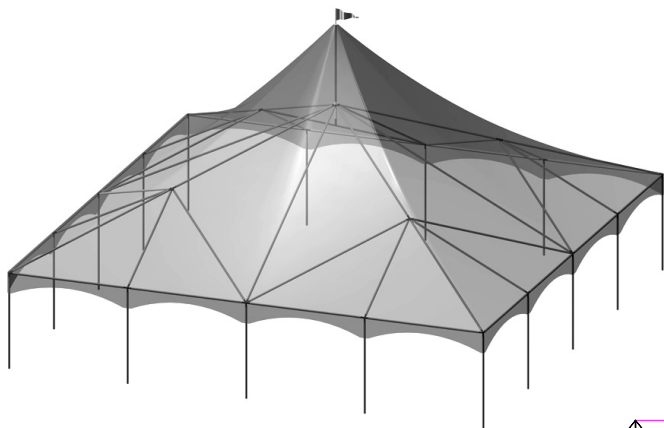

40x40 Quick Peak Frame Tent			
Qty	FITTINGS		Part #
4	Corner - Tension		C1181
8	Side Tee Joint		C1003
1	8 Way Crown		C1007-A
4	6 Way Side Tee		C1002
4	6 Way Hip Joint		C1009
1	Mast Set 40x		MAST40X
16	Ratchet Ropes		ROPE003
16	Base Plates - Tension		C1011-Q
120	Canopy Pins		P102
Qty	Size	Poles	Color
4	21'-10"	Rafter	Red
16	14'-4"	Hip Rafter	Red
8	10'-6"	Rafter	Green
16	9'-4"	Spreader	White
16	7'-8"	Legs	Black
Accessories			
4	Corner Leg Braces		
12	Tee Leg Braces		
20	Ratchet Ropes and Stakes (16 Minimum)		
160	Feet of Perimeter Sidewall		
Options			
Expandable 2 Pcs.			
Colors (Solid or stripes)			
Clear 20 Ga.			
Notes