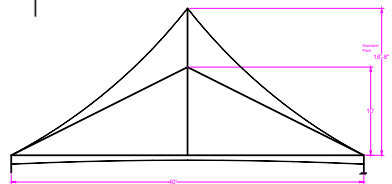

40x40 Quick Peak Frame Tent			
Qty	FITTINGS		Part #
4	Corner - Tension		C1181
8	Side Tee Joint		C1003
1	8 Way Crown		C1007-A
4	6 Way Side Tee		C1002
4	6 Way Hip Joint		C1009
1	Mast Set 40x		MAST40X
16	Ratchet Ropes		ROPE003
16	Base Plates - Tension		C1011-Q
120	Canopy Pins		P102
Qty	Size	Poles	Color
4	21'-10"	Rafter	Red
16	14'-4"	Hip Rafter	Red
8	10'-6"	Rafter	Green
16	9'-4"	Spreader	White
16	7'-8"	Legs	Black
Accessories			
4	Corner Leg Braces		
12	Tee Leg Braces		
20	Ratchet Ropes and Stakes (16 Minimum)		
160	Feet of Perimeter Sidewall		
Options			
Expandable 2 Pcs.			
Colors (Solid or stripes)			
Clear 20 Ga.			
Notes