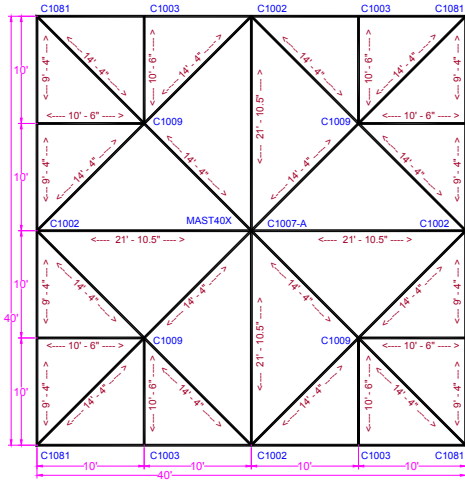

40x40 Quick Peak Frame Tent			
Qty	FITTINGS		Part #
4	Corner - Tension		C1181
8	Side Tee Joint		C1003
1	8 Way Crown		C1007-A
4	6 Way Side Tee		C1002
4	6 Way Hip Joint		C1009
1	Mast Set 40x		MAST40X
16	Ratchet Ropes		ROPE003
16	Base Plates - Tension		C1011-Q
120	Canopy Pins		P102
Qty	Size	Poles	Color
4	21'-10"	Rafter	Red
16	14'-4"	Hip Rafter	Red
8	10'-6"	Rafter	Green
16	9'-4"	Spreader	White
16	7'-8"	Legs	Black
Accessories			
4	Corner Leg Braces		
12	Tee Leg Braces		
20	Ratchet Ropes and Stakes (16 Minimum)		
160	Feet of Perimeter Sidewall		
Options			
Expandable 2 Pcs.			
Colors (Solid or stripes)			
Clear 20 Ga.			
Notes