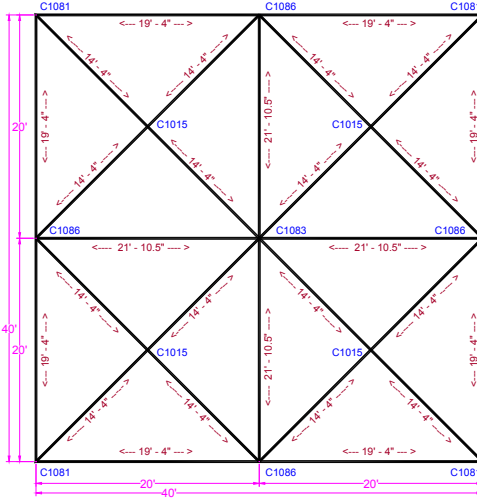

40x40 Standard Double Tube Frame Tent (20 Ft.)

Qty		FITTINGS	Part #	
4	Corner - Double Tube	C1081		
4	6 Way Side Tee - Double Tube	C1086		
4	4 Way Hip Tee - Double Tube	C1015-D		
1	8 Way Crown - Double Tube	C1083		
72	Canopy Pins (3 in.)	A03		
Qty		Size	Poles	Color
8	19'-4"	Spreader	White	
4	21'-10"	Rafter	Red	
16	14'-4"	Hip Rafter	Red	
8	7'-8"	Legs	Black	
Qty		Accessories		
8	Base Plates			
4	Corner Leg Braces for Double Tube			
4	Tee Leg Braces for Double Tube			
12	Ratchet Ropes and Stakes (8 Minimum)			
160	Feet of Perimeter Sidewall			
Options				
Expandable 2 Pcs.				
Colors (Solid or stripes)				
Clear 20 Ga.				
Notes