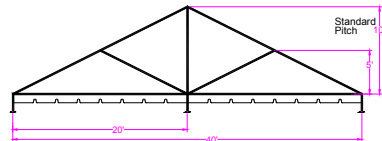

Central Tent * Commercial Frame Tent * Central Tent * Quality Frame Tent * Central Tent * Commercial Frame Tent * Central Tent * Commercial Frame Tent * Central Tent * Quality Frame Tent * Central Tent * Commercial Frame Tent * Central Tent * Commercial Frame Tent