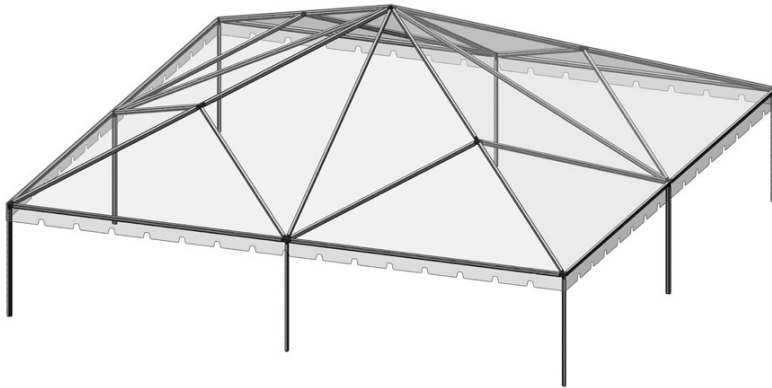

Central Tent * Commercial Frame Tent * Central Tent * Quality Frame Tent * Central Tent * Commercial Frame Tent * Central Tent * Commercial Frame Tent * Central Tent * Quality Frame Tent * Central Tent * Commercial Frame Tent * Central Tent * Commercial Frame Tent