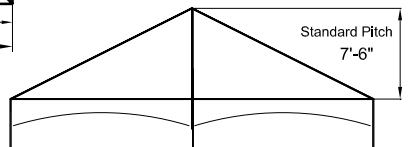

Central Tent — Commercial Frame Tent — Quality Frame Tent — Central Tent — Commercial Frame Tent — Quality Frame Tent — Central Tent — Commercial Frame Tent — Quality Frame Tent — Central Tent — Commercial Frame Tent — Quality Frame Tent

Central Tent — Commercial Frame Tent — Quality Frame Tent — Central Tent — Commercial Frame Tent — Quality Frame Tent — Central Tent — Commercial Frame Tent — Quality Frame Tent — Central Tent — Commercial Frame Tent — Quality Frame Tent