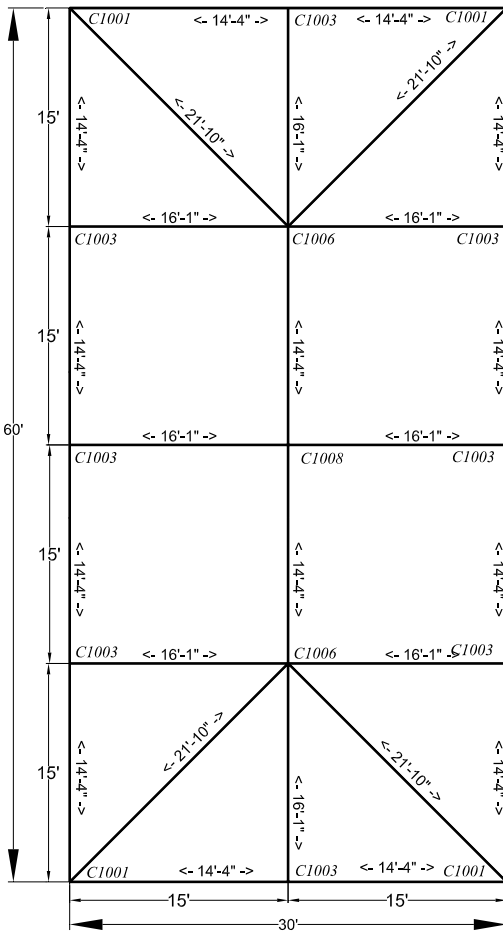

30x60 Tension Frame Tent

15 ft mid span

Fittings		
4	Tension Corner	C1181
8	Side tee joint	C1003
2	6 Way crown	C1006
1	Ridge top tee	C1008
12	Ratchet Ropes	ROPE003
12	Tension Baseplate	C1011-Q
3	Cable 30 ft Black	CB30x
76	Canopy Pins	P102

Poles		Color	
14	14'4"	Spreader	Red
4	21'10"	Hip Rafter	Red
8	16'1"	Rafter	Green
12	7'8"	Legs	Black

Tops Options	
White 13oz. Translucent	
White 15oz. Blackout	
Colors (Solid or stripe)	
Expandable 3 or 4 pieces	