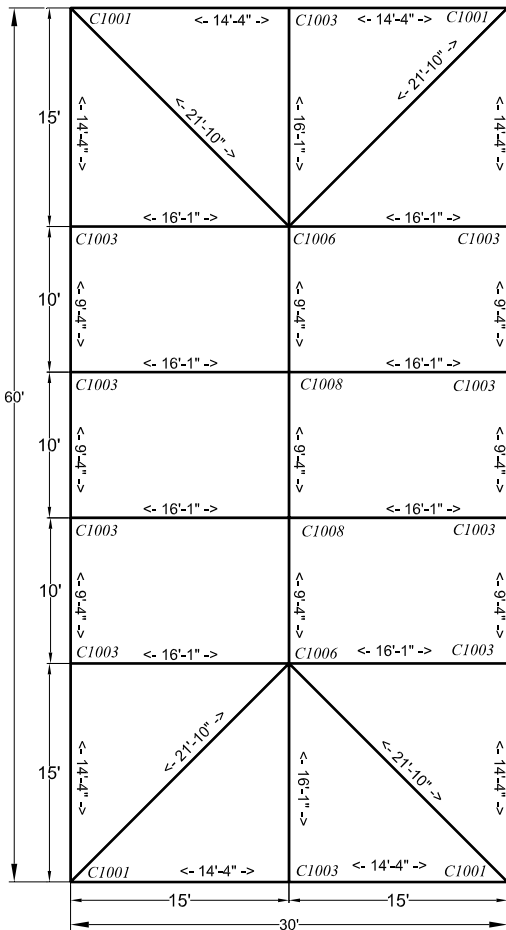

30x60 Tension Frame Tent 10 feet mid span