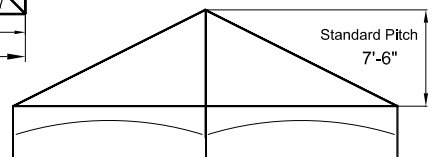

Fittings		
4	Tension Corner	C1181
10	Side tee joint	C1003
2	6 Way crown	C1006
2	Ridge top tee	C1008
14	Ratchet Ropes	ROPE003
14	Tension Baseplate	C1011-O
4	Cable 30 ft Black	CB30x
90	Canopy Pins	P102

Poles			Color
8	14'4"	Spreader	Red
9	9'4"	Spreader	White
4	21'10"	Hip Rafter	Red
10	16'1"	Rafter	Green
14	7'8"	Legs	Black

Tops Options
White 13oz. Translucent
White 15oz. Blackout
Colors (Solid or stripe)
Expandable 3 or 4 pieces

Frame Options
2 in. standard frame
D-Tube heavy duty

Accessories	
4	Corner leg braces
10	Tee leg braces
14	Ropes and Stakes. Extra for perimeter
180	Feet-Sidewall