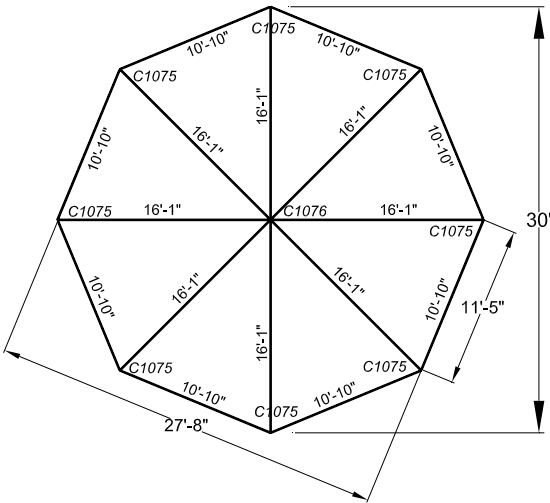

30x30 Octagon Frame Tent

Fittings		
8	Octagon Corner	C1075
1	Octagon 8 Way Crown	C1076
48	Canopy Pins	P102

Poles			Color
8	10'10"	Spreader	White
8	16'1"	Rafter	Green
8	7'8"	Legs	Black

Tops Options	
White 13oz. Translucent	
White 15oz. Blackout	
Colors (Triangular Stripe)	
Clear 20 ga.	
Expandable 2 pieces	

Frame Options	
2 in. Frame	
Double tube heavy duty	

Accessories	
8	Base Plates
8	Ropes and Stakes
92	Feet-Sidewall