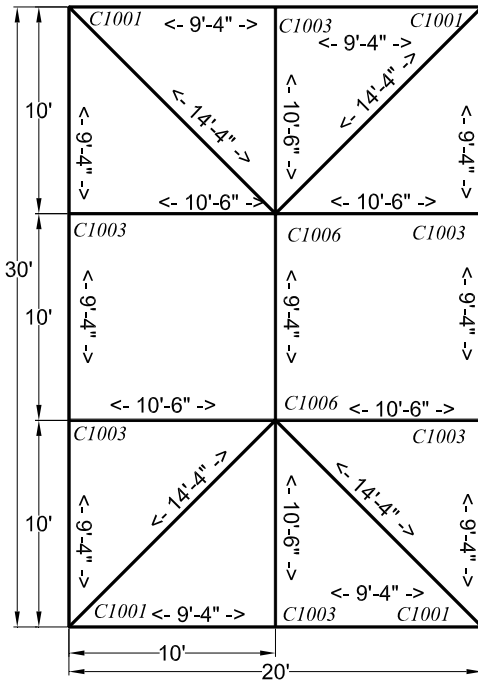

# 20x30 Tension Frame Tent

Fittings		
4	Tension Corner	C1181
6	Side tee joint	C1003
2	6 Way Crown	C1006
10	Ratchet Ropes	ROPE003
10	Tension Baseplate	C1011-Q
62	Canopy Pins	P102

Poles			Color
11	9'4"	Spreader	White
4	14'4"	Hip Rafter	Red
6	10'6"	Rafter	Green
10	7'8"	Legs	Black

Tops Options
White 13oz. Translucent
White 15oz. Blackout
Colors (Solid or stripe)
Expandable 2 or 3 pieces

Frame Options
1 in. Light duty frame
2 in. standard frame
D-Tube heavy duty

Accessories		
4	Corner leg braces	
6	Tee leg braces	
10	Ropes and Stakes. Extra for perimeter	
100	Feet-Sidewall	