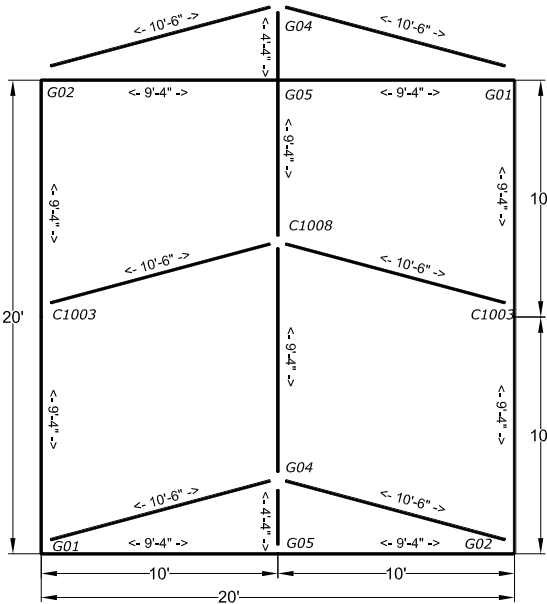

# 20x20 Gable Frame Tent

Fittings		
2	Gable Left	G01
2	Gable Right	G02
2	Gable Crown 4 way	G04
2	4 way joint	G05
2	Side tee joint	C1003
1	Top tee joint	C1008
1	Cable 20 Ft Blue	CB20x
52	Canopy Pins	P102

Poles		Color
6	10'6" Rafter	Green
10	9'4" Spreader	White
2	4'4" Crown support	Red
8	7'8" Legs	Black

Frame Options	
1 in. Frame	
2 in. Frame Standard	
D-Tube Heavy duty	

Tops Options	
White 13oz. Translucent	
White 15oz. Blackout	
Colors (Solid or stripe)	
Expand 3 or 4 Pcs.	