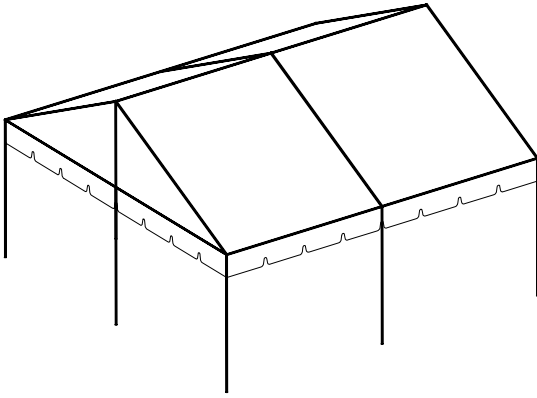

# 20x20 Gable Frame Tent

Fittings		
2	Gable Left	G01
2	Gable Right	G02
2	Gable Crown 4 way	G04
2	4 way joint	G05
2	Side tee joint	C1003
1	Top tee joint	C1008
1	Cable 20 Ft Blue	CB20x
52	Canopy Pins	P102

Poles		Color
6	10'6" Rafter	Green
10	9'4" Spreader	White
2	4'4" Crown support	Red
8	7'8" Legs	Black

Frame Options	
1 in. Frame	
2 in. Frame Standard	
D-Tube Heavy duty	

Tops Options	
White 13oz. Translucent	
White 15oz. Blackout	
Colors (Solid or stripe)	
Expand 3 or 4 Pcs.	