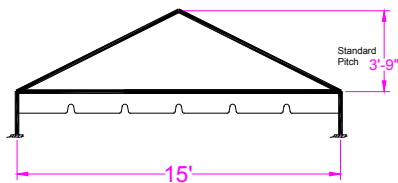

Central Tent \* Commercial Frame Tent \* Central Tent \* Quality Frame Tent \* Central Tent \* Commercial Frame Tent \* Central Tent \* Commercial Frame Tent

15x60 Standard Frame Tent			
Qty	FITTINGS		Part #
4	Corner		C1001
2	3 Way Crown		C1004
6	Side Tee Joint		C1003
3	Ridge Top Tee		C1008
3	15 Ft. Cable		CB15X
68	Canopy Pins		P102
Qty	Size	Poles	Color
12	14'-4"	Spreader	Red
2	6'-10"	Top Spreader	Yellow
4	10'-6"	Hip Rafter	Green
6	7'-8"	Rafter	Black
10	7'-8"	Legs	Black
Qty	Accessories		
10	Base Plates		
4	Corner Leg Braces		
6	Tee Joint Leg Braces Spaced at 10 Ft.		
14	Ratchet Ropes and Stakes (10 Minimum)		
150	Feet of Perimeter Sidewall		
Options			
Expandable 3-4 Pcs.			
Colors (Solid or stripes)			
Clear 20 Ga.			
Notes			