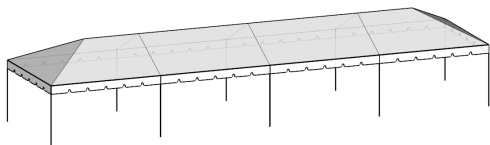

Central Tent \* Commercial Frame Tent \* Central Tent \* Quality Frame Tent \* Central Tent \* Commercial Frame Tent \* Central Tent \* Commercial Frame Tent

15x60 Standard Frame Tent			
Qty	FITTINGS		Part #
4	Corner		C1001
2	3 Way Crown		C1004
6	Side Tee Joint		C1003
3	Ridge Top Tee		C1008
3	15 Ft. Cable		CB15X
68	Canopy Pins		P102
Qty	Size	Poles	Color
12	14'-4"	Spreader	Red
2	6'-10"	Top Spreader	Yellow
4	10'-6"	Hip Rafter	Green
6	7'-8"	Rafter	Black
10	7'-8"	Legs	Black
Qty	Accessories		
10	Base Plates		
4	Corner Leg Braces		
6	Tee Joint Leg Braces Spaced at 10 Ft.		
14	Ratchet Ropes and Stakes (10 Minimum)		
150	Feet of Perimeter Sidewall		
Options			
Expandable 3-4 Pcs.			
Colors (Solid or stripes)			
Clear 20 Ga.			
Notes			