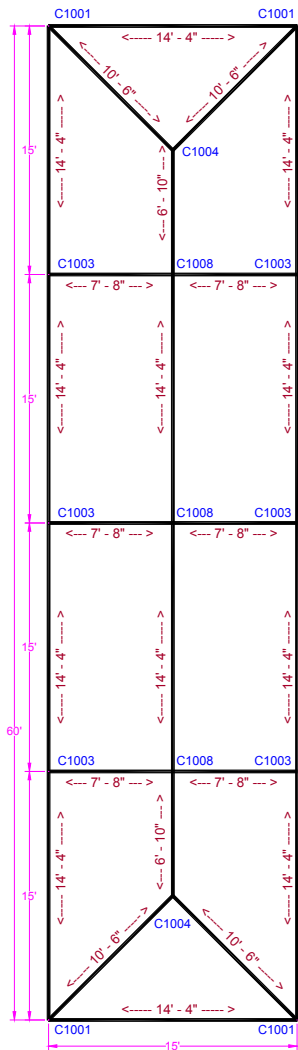

Central Tent \* Commercial Frame Tent \* Central Tent \* Quality Frame Tent \* Central Tent \* Commercial Frame Tent \* Central Tent \* Commercial Frame Tent

15x60 Standard Frame Tent			
Qty	FITTINGS		Part #
4	Corner		C1001
2	3 Way Crown		C1004
6	Side Tee Joint		C1003
3	Ridge Top Tee		C1008
3	15 Ft. Cable		CB15X
68	Canopy Pins		P102
Qty	Size	Poles	Color
12	14'-4"	Spreader	Red
2	6'-10"	Top Spreader	Yellow
4	10'-6"	Hip Rafter	Green
6	7'-8"	Rafter	Black
10	7'-8"	Legs	Black
Qty	Accessories		
10	Base Plates		
4	Corner Leg Braces		
6	Tee Joint Leg Braces Spaced at 10 Ft.		
14	Ratchet Ropes and Stakes (10 Minimum)		
150	Feet of Perimeter Sidewall		
Options			
Expandable 3-4 Pcs.			
Colors (Solid or stripes)			
Clear 20 Ga.			
Notes			

Central Tent \* Commercial Frame Tent \* Central Tent \* Quality Frame Tent \* Central Tent \* Commercial Frame Tent \* Central Tent \* Commercial Frame Tent