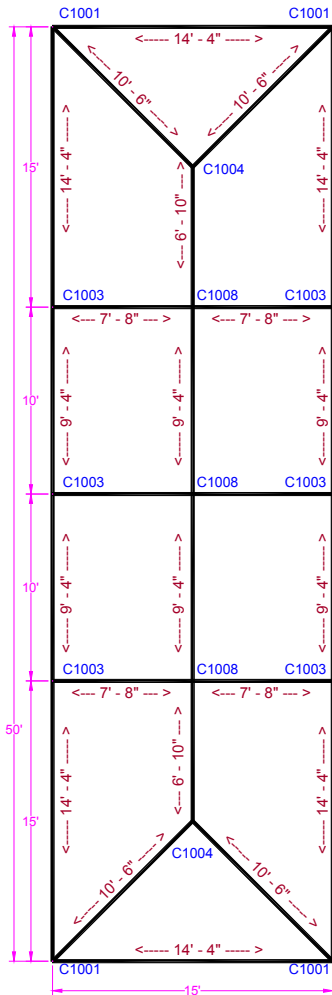

15x50 Standard Frame Tent		
Qty	FITTINGS	Part #
4	Corner	C1001
2	3 Way Crown	C1004
6	Side Tee Joint	C1003
3	Ridge Top Tee	C1008
3	15 Ft. Cable	CB15X
68	Canopy Pins	P102

Qty	Size	Poles	Color
6	14'-4"	Spreader	Red
6	9'-4"	Spreader	White
2	6'-10"	Top Spreader	Yellow
4	10'-6"	Hip Rafter	Green
6	7'-8"	Rafter	Black
10	7'-8"	Legs	Black

Qty	Accessories
10	Base Plates
4	Corner Leg Braces
6	Tee Joint Leg Braces Spaced at 10 Ft.
14	Ratchet Ropes and Stakes (10 Minimum)
130	Feet of Perimeter Sidewall

Options	
Expandable 3-4 Pcs.	
Colors (Solid or stripes)	
Clear 20 Ga.	
Notes	

Central Tent * Commercial Frame Tent * Central Tent * Quality Frame Tent * Central Tent * Commercial Frame Tent * Central Tent * Quality Frame Tent * Central Tent * Commercial Frame Tent * Central Tent * Quality Frame Tent * Central Tent * Commercial Frame Tent