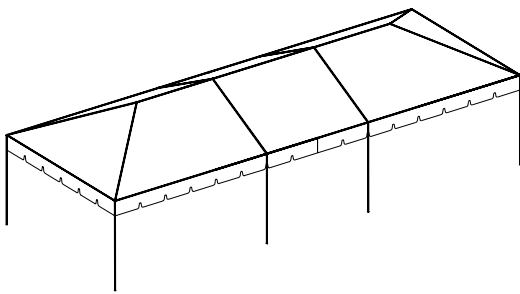

## 15x40 Frame Tent

Fittings		
4	Corner	C1001
2	3 Way Crown	C1004
4	Side Tee Joint	C1003
2	Ridge Top Tee	C1008
54	Canopy Pins	P102

Poles			Color
3	9'4"	Spreader	White
6	14'4"	Spreader	Red
2	6'10"	Top Spreader	Yellow
4	10'6"	Hip Rafter	Green
4	7'8"	Rafter	Black
8	7'8"	Legs	Black

Tops Options
White 13oz. Translucent
White 15oz. Blackout
Colors (Solid or stripe)
Expandable 3 or 4 pieces.

Frame Options
2 in. Standard frame
D-Tube Heavy duty

Accessories	
8	Base Plates
4	Corner Leg Braces
4	Tee Joint Leg Braces
	10 feet length spacing
12	Ropes and Stakes (8 Minimum)
110	Feet-Sidewall