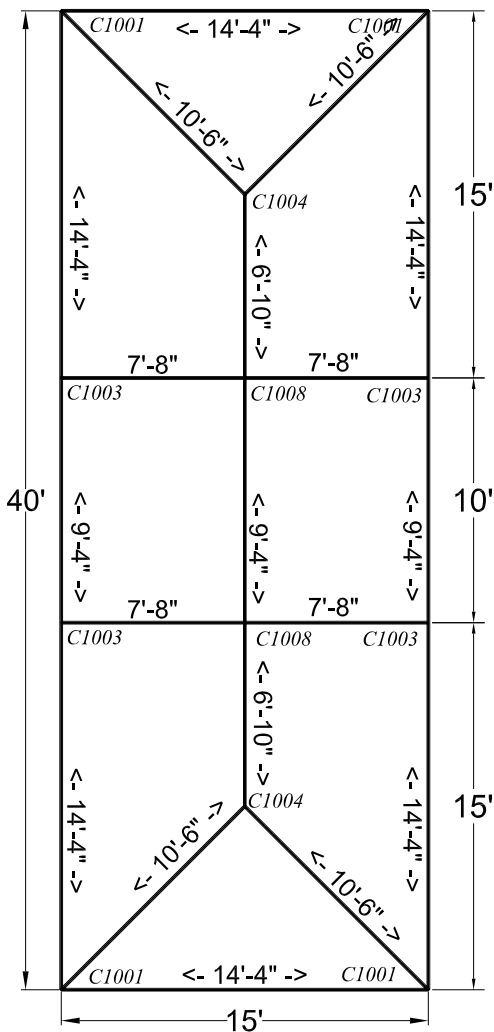

## 15x40 Frame Tent

Fittings		
4	Corner	C1001
2	3 Way Crown	C1004
4	Side Tee Joint	C1003
2	Ridge Top Tee	C1008
54	Canopy Pins	P102

Poles			Color
3	9'4"	Spreader	White
6	14'4"	Spreader	Red
2	6'10"	Top Spreader	Yellow
4	10'6"	Hip Rafter	Green
4	7'8"	Rafter	Black
8	7'8"	Legs	Black

Tops Options
White 13oz. Translucent
White 15oz. Blackout
Colors (Solid or stripe)
Expandable 3 or 4 pieces.

Frame Options
2 in. Standard frame
D-Tube Heavy duty

Accessories	
8	Base Plates
4	Corner Leg Braces
4	Tee Joint Leg Braces
	10 feet length spacing
12	Ropes and Stakes (8 Minimum)
110	Feet-Sidewall