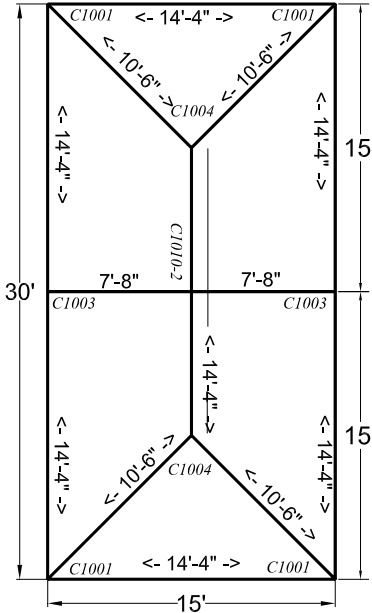

15x30 Frame Tent

Fittings		
4	Corner	C1001
2	3 Way Crown	C1004
2	Side Tee Joint	C1003
1	Ridge Slide Tee	C1010
38	Canopy Pins	P102

Poles			Color
7	14'4"	Spreader	Red
4	10'6"	Hip Rafter	Green
2	7'8"	Rafter	Black
6	7'8"	Legs	Black

Tops Options
White 13oz. Translucent
White 15oz. Blackout
Colors (Solid or stripe)
Expandable 2 or 3 pieces.

Frame Options
2 in. Standard frame
D-Tube Heavy duty

Accessories	
6	Base Plates
4	Corner Leg Braces
2	Tee Joint Leg Braces 10 feet length spacing
10	Ropes and Stakes (6 Minimum)
90	Feet-Sidewall