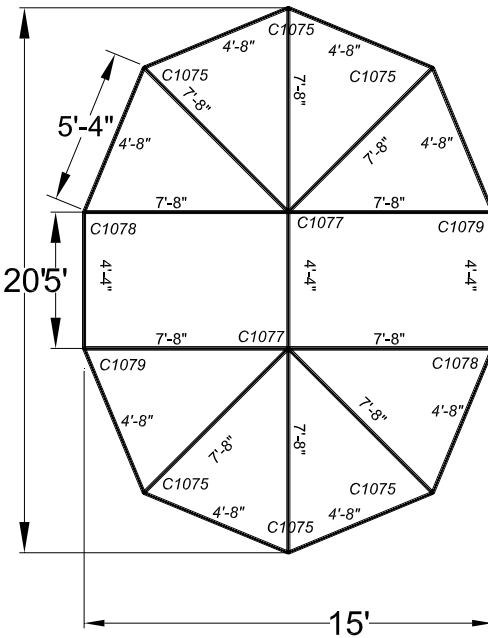

15x20 Octagon Frame Tent

Fittings		
6	Octagon Corner	C1075
2	Octagon 6 Way Crown	C1077
2	Oct. Left Corner	C1078
2	Oct. Right Corner	C1079
62	Canopy Pins	P102

Poles			Color
3	4"4"	Spreader	Red
10	7"8"	Rafter	Black
8	4"8"	Spreader	
10	7"8"	Legs	Black

Tops Options	
White 13oz.	Translucent
White 15oz.	Blackout
Colors	(Triangular Stripe)
Clear	20 ga.
Expandable	3 pieces

Frame Options	
1 in.	Frame
2 in.	Heavy duty

Accessories	
10	Base Plates
10	Ropes and Stakes
53	Feet-Sidewall