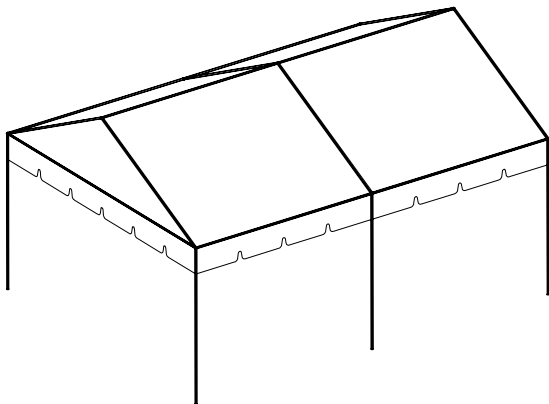

15x20 Gable Frame Tent

| Fittings | | |
|----------|-------------------|-------|
| 2 | Gable Left | G01 |
| 2 | Gable Right | G02 |
| 2 | Gable Crown | G03 |
| 2 | Side tee joint | C1003 |
| 1 | Ridge top tee | C1008 |
| 1 | Cable 15 Ft Brown | CB15x |
| 40 | Canopy Pins | P102 |

| Poles | | Color |
|-------|----------------|-------|
| 2 | 14'4" Spreader | Red |
| 6 | 9'4" Spreader | White |
| 6 | 7'8" Rafter | Black |
| 6 | 7'8" Legs | Black |

| Frame Options |
|----------------------|
| 2 in. Frame Standard |
| D-Tube Heavy duty |