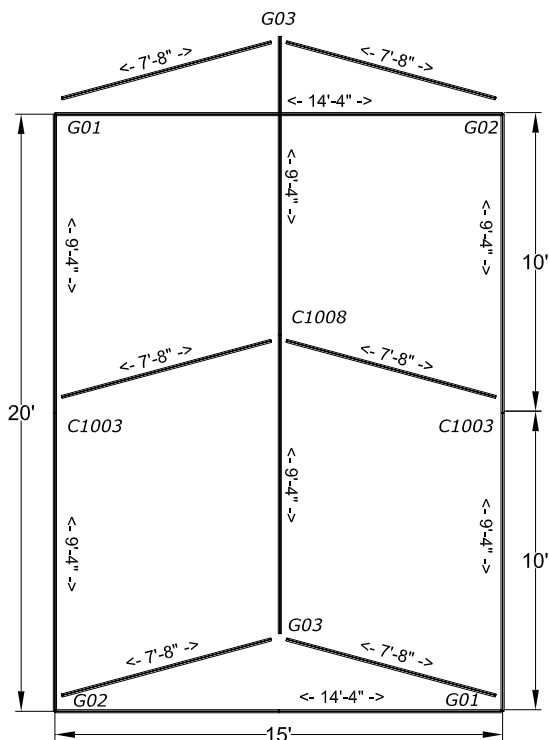

15x20 Gable Frame Tent

| Fittings | | |
|----------|-------------------|-------|
| 2 | Gable Left | G01 |
| 2 | Gable Right | G02 |
| 2 | Gable Crown | G03 |
| 2 | Side tee joint | C1003 |
| 1 | Ridge top tee | C1008 |
| 1 | Cable 15 Ft Brown | CB15x |
| 40 | Canopy Pins | P102 |

| Poles | | Color |
|-------|----------------|-------|
| 2 | 14'4" Spreader | Red |
| 6 | 9'4" Spreader | White |
| 6 | 7'8" Rafter | Black |
| 6 | 7'8" Legs | Black |

| Frame Options |
|----------------------|
| 2 in. Frame Standard |
| D-Tube Heavy duty |