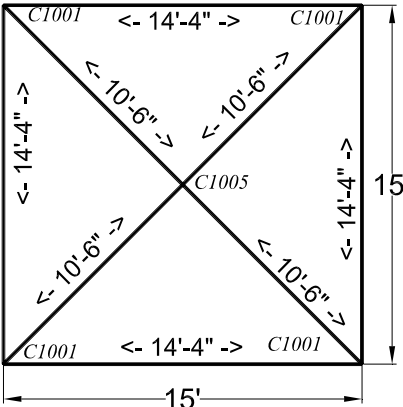

15x15 Frame Tent

Fittings		
4	Corner	C1001
1	4 Way Crown	C1005
24	Canopy Pins	P102

Poles			Color
4	14'4"	Spreader	Red
4	10'6"	Hip Rafter	Green
4	7'8"	Legs	Black

Tops Options
White 13oz. Translucent
White 15oz. Blackout
Colors (Solid or stripe)
Expandable 2 pieces.

Frame Options
2 in. Standard frame
D-Tube Heavy duty

Accessories	
4	Base Plates
4	Corner Leg Braces
8	Ropes and Stakes (4 Minimum)
60	Feet-Sidewall