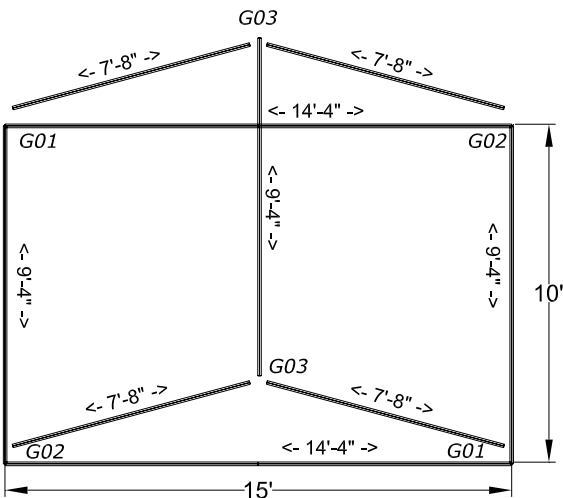

# 15x10 Gable Frame Tent

Fittings		
2	Gable Left	G01
2	Gable Right	G02
2	Gable Crown	G03
26	Canopy Pins	P102

Poles		Color
2	14'4" Spreader	Red
2	9'4" Spreader	White
4	7'8" Rafter	Black
4	7'8" Legs	Black

Frame Options	
2 in. Frame Standard	
D-Tube Heavy duty	

Tops Options	
White 13oz. Translucent	
White 15oz. Blackout	
Colors (Solid or stripe)	
Expand 3 Pcs.	

Accessories	
4	Base Plates
4	Corner Leg Braces
8	Ratchet ropes and Stakes (4 Minimum)
50	Feet—Sidewall