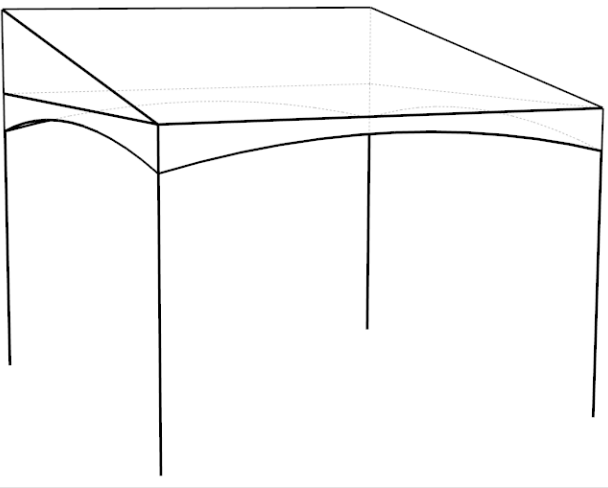

12x12 Gable Extension Frame Tent			
Qty	FITTINGS		Part #
1	Corner - Front Right		C1231
1	Corner - Front Left		C1232
1	Corner - Back Right		C1233
1	Corner - Back Left		C1234
2	Mid Back Corner		C1237
22	Pin - Wire Loop		A02
4	Base Plates - Tension		C1011-Q
4	Tension Ropes		ROPE003
Qty	Size	Poles	Color
2	11'-7"	Spreader	
5	11'-4"	Perimeter	
2	10'-1"	Back Legs	
2	7'-8"	Front Legs	Black
Qty	Accessories		
4	Corner Leg Braces		
0	Tee Joint Leg Braces		
8	Ratchet Ropes and Stakes (4 Minimum)		
48	Feet of Perimeter Sidewall		
Options			
Colors (Solid or stripes)			
Clear 20 Ga.			
Notes