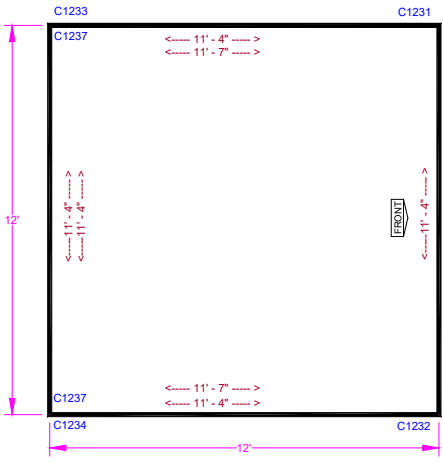

12x12 Gable Extension Frame Tent			
Qty	FITTINGS		Part #
1	Corner - Front Right		C1231
1	Corner - Front Left		C1232
1	Corner - Back Right		C1233
1	Corner - Back Left		C1234
2	Mid Back Corner		C1237
22	Pin - Wire Loop		A02
4	Base Plates - Tension		C1011-Q
4	Tension Ropes		ROPE003
Qty	Size	Poles	Color
2	11'-7"	Spreader	
5	11'-4"	Perimeter	
2	10'-1"	Back Legs	
2	7'-8"	Front Legs	Black
Qty	Accessories		
4	Corner Leg Braces		
0	Tee Joint Leg Braces		
8	Ratchet Ropes and Stakes (4 Minimum)		
48	Feet of Perimeter Sidewall		
Options			
Colors (Solid or stripes)			
Clear 20 Ga.			
Notes