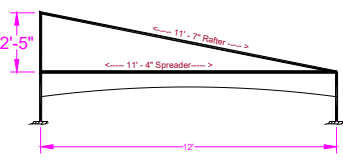

12x12 Gable Extension Frame Tent			
Qty	FITTINGS		Part #
1	Corner - Front Right		C1231
1	Corner - Front Left		C1232
1	Corner - Back Right		C1233
1	Corner - Back Left		C1234
2	Mid Back Corner		C1237
22	Pin - Wire Loop		A02
4	Base Plates - Tension		C1011-Q
4	Tension Ropes		ROPE003
Qty	Size	Poles	Color
2	11'-7"	Spreader	
5	11'-4"	Perimeter	
2	10'-1"	Back Legs	
2	7'-8"	Front Legs	Black
Qty	Accessories		
4	Corner Leg Braces		
0	Tee Joint Leg Braces		
8	Ratchet Ropes and Stakes (4 Minimum)		
48	Feet of Perimeter Sidewall		
Options			
Colors (Solid or stripes)			
Clear 20 Ga.			
Notes