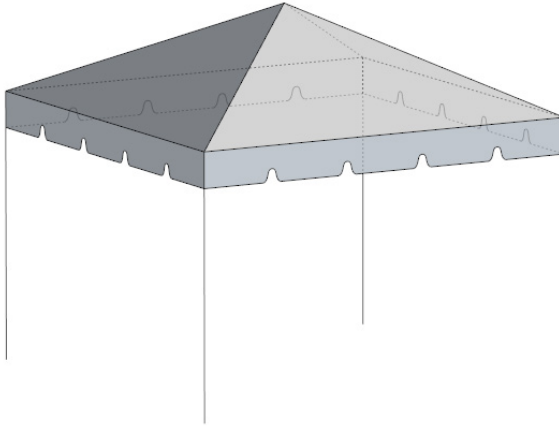

Central Tent * Commercial Frame Tent * Central Tent * Quality Frame Tent * Central Tent * Commercial Frame Tent * Central Tent * Commercial Frame Tent * Central Tent * Quality Frame Tent * Central Tent * Commercial Frame Tent * Central Tent * Commercial Frame Tent * Central Tent * Quality Frame Tent * Central Tent * Commercial Frame Tent