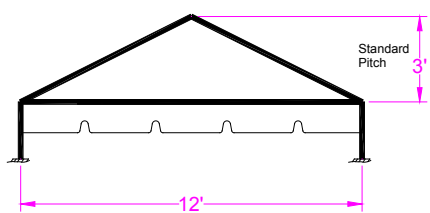

Central Tent * Commercial Frame Tent * Central Tent * Quality Frame Tent * Central Tent * Commercial Frame Tent * Central Tent * Commercial Frame Tent * Central Tent * Quality Frame Tent * Central Tent * Commercial Frame Tent * Central Tent * Commercial Frame Tent * Central Tent * Quality Frame Tent * Central Tent * Commercial Frame Tent