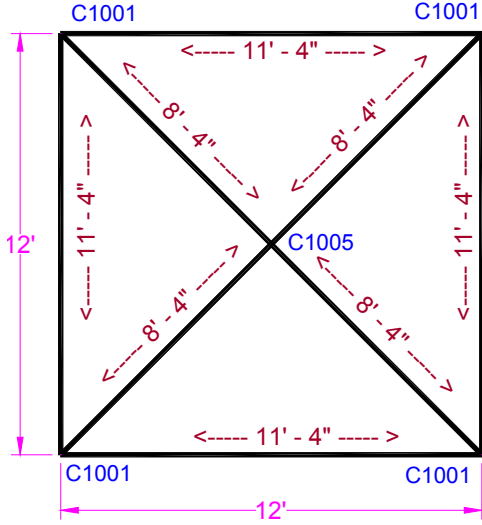

12x12 Standard Frame Tent			
Qty	FITTINGS		Part #
4	Corner		C1001
1	4 Way Crown		C1005
24	Canopy Pins		P102
Qty	Size	Poles	Color
4	11'-4"	Spreader	White
4	8'-4"	Hip Rafter	Yellow
4	7'-8"	Legs	Black
Qty	Accessories		
4	Base Plates		
4	Corner Leg Braces		
8	Ratchet Ropes and Stakes (4 Minimum)		
48	Feet of Perimeter Sidewall		
Options			
Expandable 2 Pcs.			
Colors (Solid or stripes)			
Clear 20 Ga.			
Notes