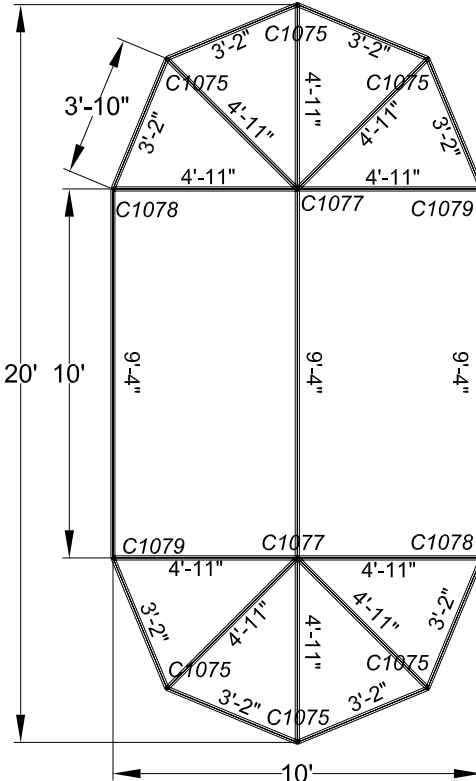

10x20 Octagon Frame Tent

Fittings		
6	Octagon Corner	C1075
2	Octagon 6 Way Crown	C1077
2	Oct. Left Corner	C1078
2	Oct. Right Corner	C1079
62	Canopy Pins	P102

Poles			Color
3	9'4"	Spreader	White
10	4'11"	Rafter	Blue
8	3'2"	Spreader	
10	7'8"	Legs	Black

Tops Options
White 13oz. Translucent
White 15oz. Blackout
Colors (Triangular Stripe)
Clear 20 ga.
Expandable 2 or 3 pieces
Velcro only

Frame Options
1 in. Frame
2 in. Legs only

Accessories	
10	Base Plates
10	Ropes and Stakes
51	Feet-Sidewall