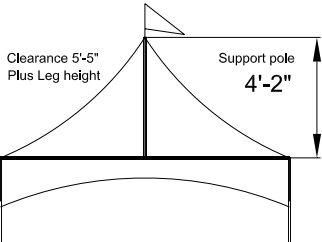

Fittings		
4	QuickPeak Corner	C1051
1	Mast set for 10x	MAST10x
1	Cable set 10x	CBQP10x
4	QP Base Plate	C1011-Q
4	Ratchet ropes	ROPE003
16	Canopy Pins	P102

Poles			Color
4	9'4"	Spreader	White
4	7'8"	Legs	Black

Frame Options
2 in. frame
D-Tube heavy duty

Tops Options
White 13oz. Translucent
White 15oz. Blackout
Colors (Solid or vertical stripe)

Accessories
4 Corner Leg Braces
4 Ratchet ropes and (8) Stakes
40 Feet—Sidewall