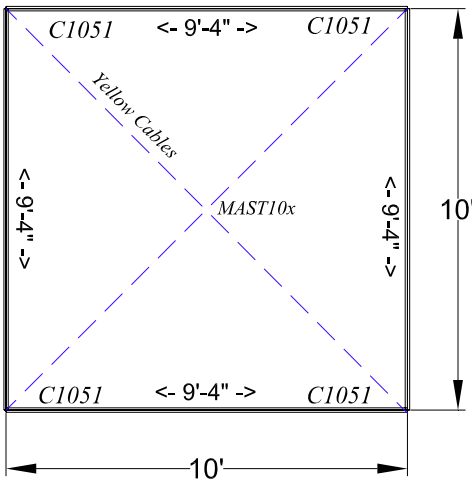

Fittings		
4	QuickPeak Corner	C1051
1	Mast set for 10x	MAST10x
1	Cable set 10x	CBQP10x
4	QP Base Plate	C1011-Q
4	Ratchet ropes	ROPE003
16	Canopy Pins	P102

Poles			Color
4	9'4"	Spreader	White
4	7'8"	Legs	Black

Frame Options
2 in. frame
D-Tube heavy duty

Tops Options
White 13oz. Translucent
White 15oz. Blackout
Colors (Solid or vertical stripe)

Accessories
4 Corner Leg Braces
4 Ratchet ropes and (8) Stakes
40 Feet—Sidewall