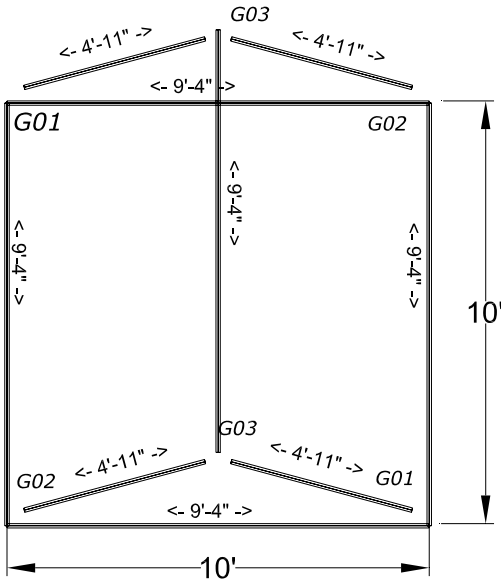

10x10 Gable Frame Tent

Fittings		
2	Gable Left	G01
2	Gable Right	G02
2	Gable Crown	G03
26	Canopy Pins	P102

Poles		Color
5	9'4" spreader	White
4	4'11" Rafter	Blue
4	7'8" Legs	Black

Frame Options	
1 in. Frame	
2 in. Frame Heavy duty	

Tops Options	
White 13oz. Translucent	
White 15oz. Blackout	
Colors (Solid or stripe)	
Expand 3 pcs (Velcro only)	

Accessories	
4	Base Plates
4	Corner Leg Braces
8	Ratchet ropes and Stakes (4 Minimum)
40	Feet—Sidewall